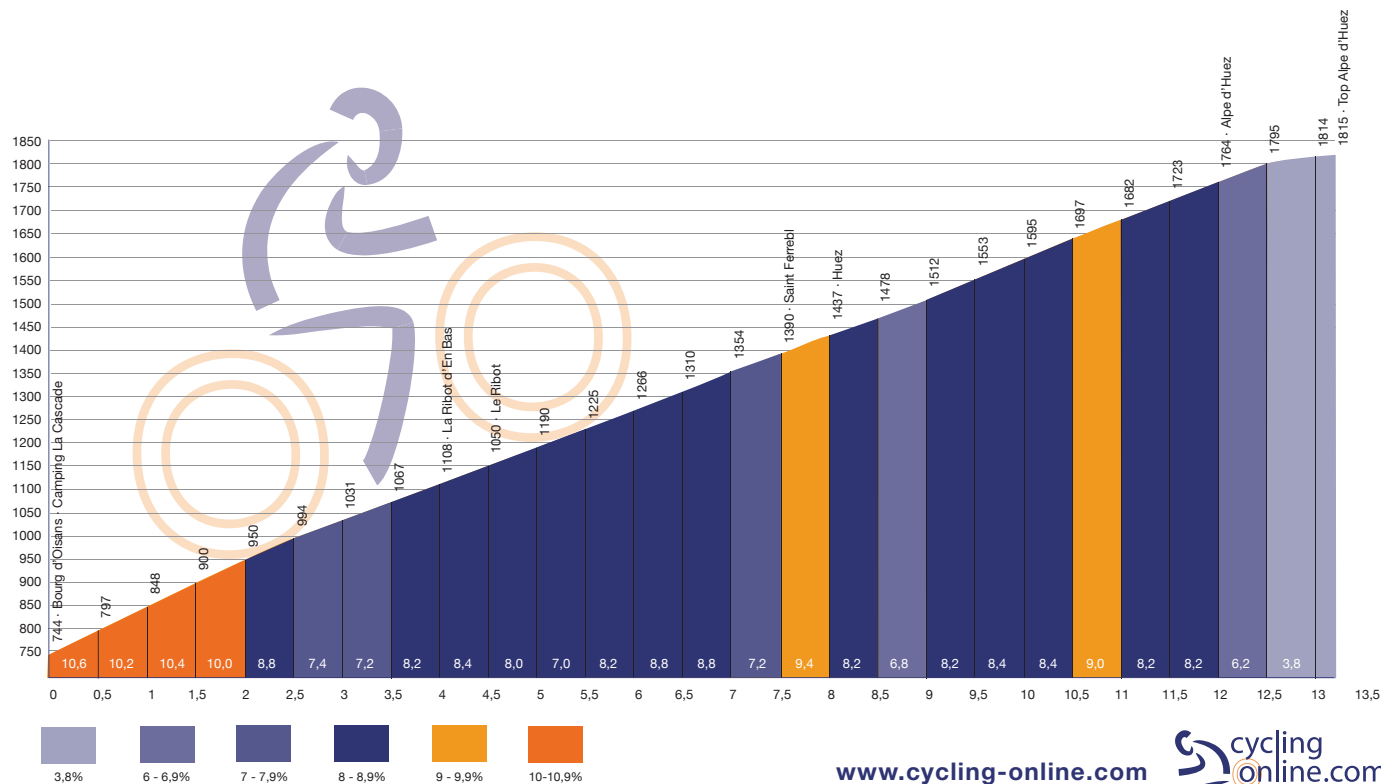

An aerial photograph of a mountain trail in a lush green forest. The trail is a light-colored path that winds through the dense trees, showing several sharp turns and a steep descent. The surrounding landscape is covered in vibrant green foliage, with some rocky outcrops visible in the lower right.

Time **26,5 min**
Average: **8.1 %**
Min: **3.8 %**
Max: **10.6 %**
Length: **13.2 km**
Height start: **744 m**
Height top: **1815 m**
Gradient: **1071 m**

ALPE D'HUEZ

PROGRAM

Definitions:

- ST = Single tempo
- MT = Medium tempo
- DT = Double tempo
- ACC = Acceleration independent of time (no spurt)