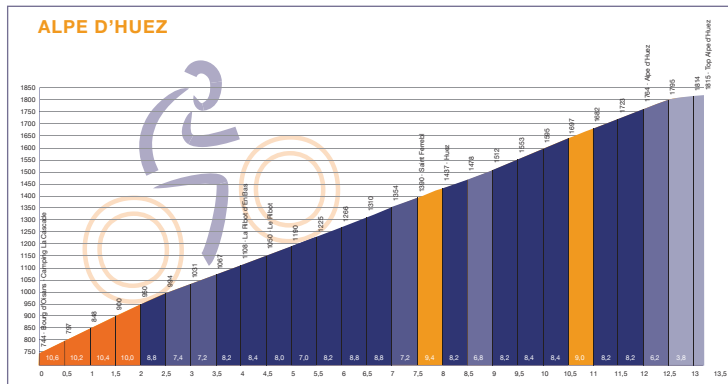

An aerial photograph of a mountain trail in a lush green forest. The trail is a light-colored path that winds through the dense trees, showing several sharp turns and a steep descent. The surrounding landscape is covered in vibrant green foliage, with some rocky outcrops visible in the lower right.

Time **26,5 min**
Average: **8.1 %**
Min: **3.8 %**
Max: **10.6 %**
Length: **13.2 km**
Height start: **744 m**
Height top: **1815 m**
Gradient: **1071 m**

ALPE D'HUEZ

PROGRAM

Definitions:

- ST = Single tempo
- MT = Medium tempo
- DT = Double tempo
- ACC = Acceleration independent of time (no spurt)