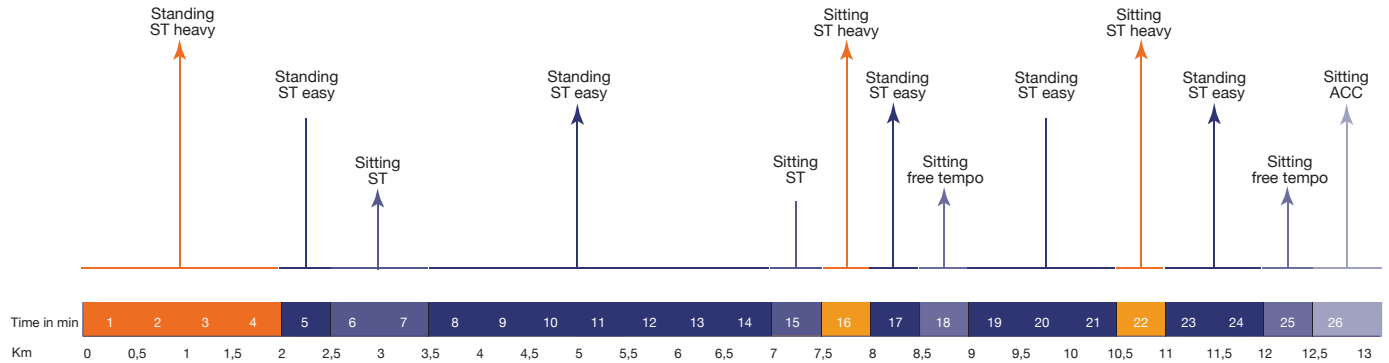

An aerial photograph of a mountain trail in a lush green forest. The trail is a light-colored path that winds through the dense trees, showing several sharp turns and a steep descent. The surrounding landscape is covered in vibrant green foliage, with some rocky outcrops visible in the lower right.

Time **26,5 min**
Average: **8.1 %**
Min: **3.8 %**
Max: **10.6 %**
Length: **13.2 km**
Height start: **744 m**
Height top: **1815 m**
Gradient: **1071 m**

ALPE D'HUEZ

PROGRAM

Definitions:

- ST = Single tempo
- MT = Medium tempo
- DT = Double tempo
- ACC = Acceleration independent of time (no spurt)